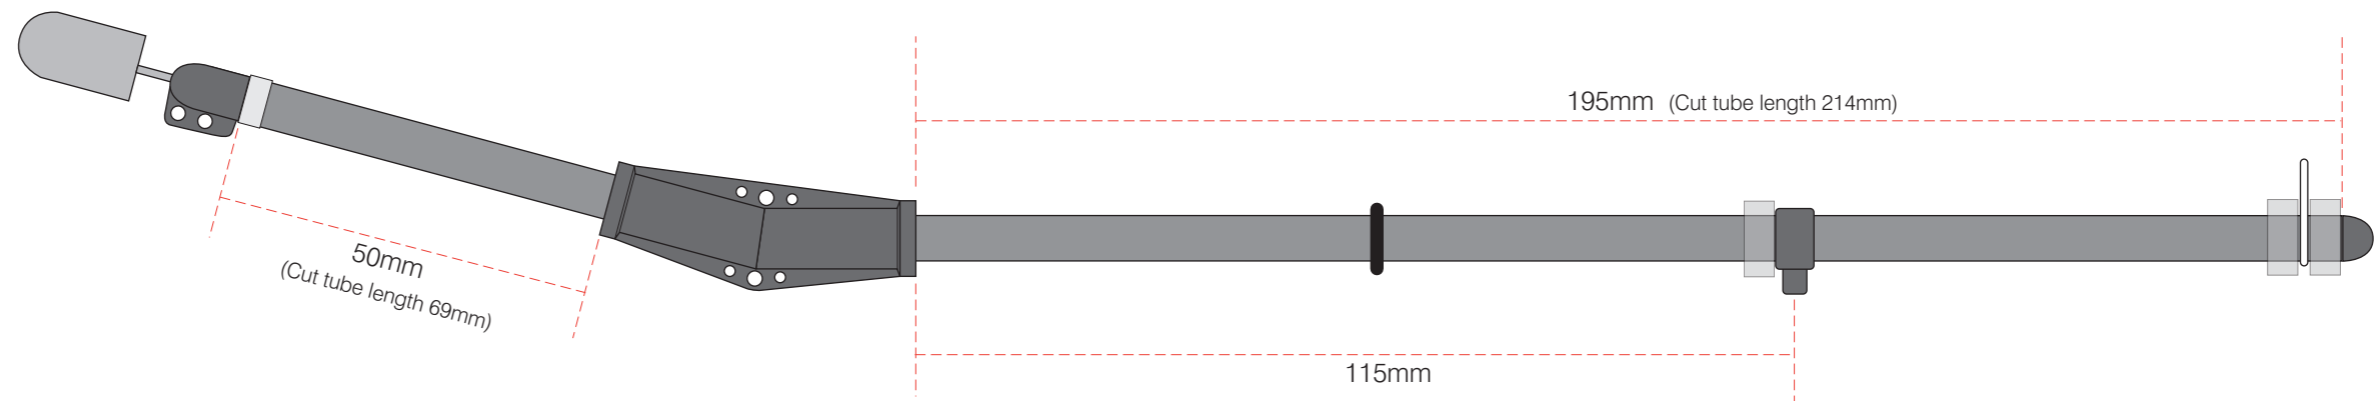

DragonFlite95 B Rig Jib & Main Booms

Note: A & B Rig Jib Booms are Identical Dimensions

B Rig Mast Tube
827mm
8mm External diameter
6mm Internal diameter

All Boom Tubes
6mm External diameter
4mm Internal diameter